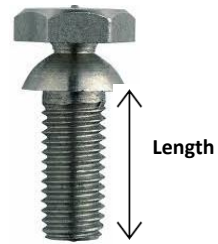

## Shear Bolts

Shear Bolts										
Lengths	16mm	25mm	30mm	40mm	50mm	60mm	80mm	A/F	Shear Torque	
Diameter									Lb/ft	Nm
M6	✓	✓		✓	✓			10mm	5-9	7-14
M8	✓	✓	✓	✓		✓	✓	14mm	10-15	14-20
M10		✓						17mm	13-28	31-38
M12		✓				✓		19mm	38-44	52-60

Button Head - A2 Stainless Steel

INFORMATION AND DRAWINGS PROVIDED ARE FOR REFERENCE ONLY